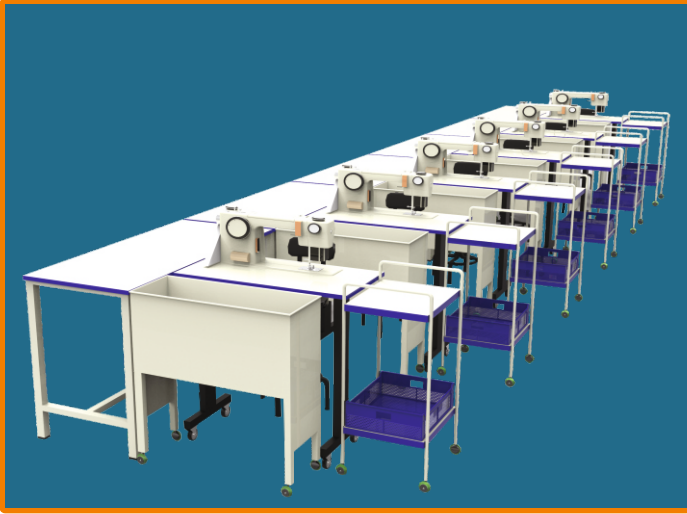

TRANSPORT ARABA, SAC TEKNE, MAKİNA YANI SEHPA