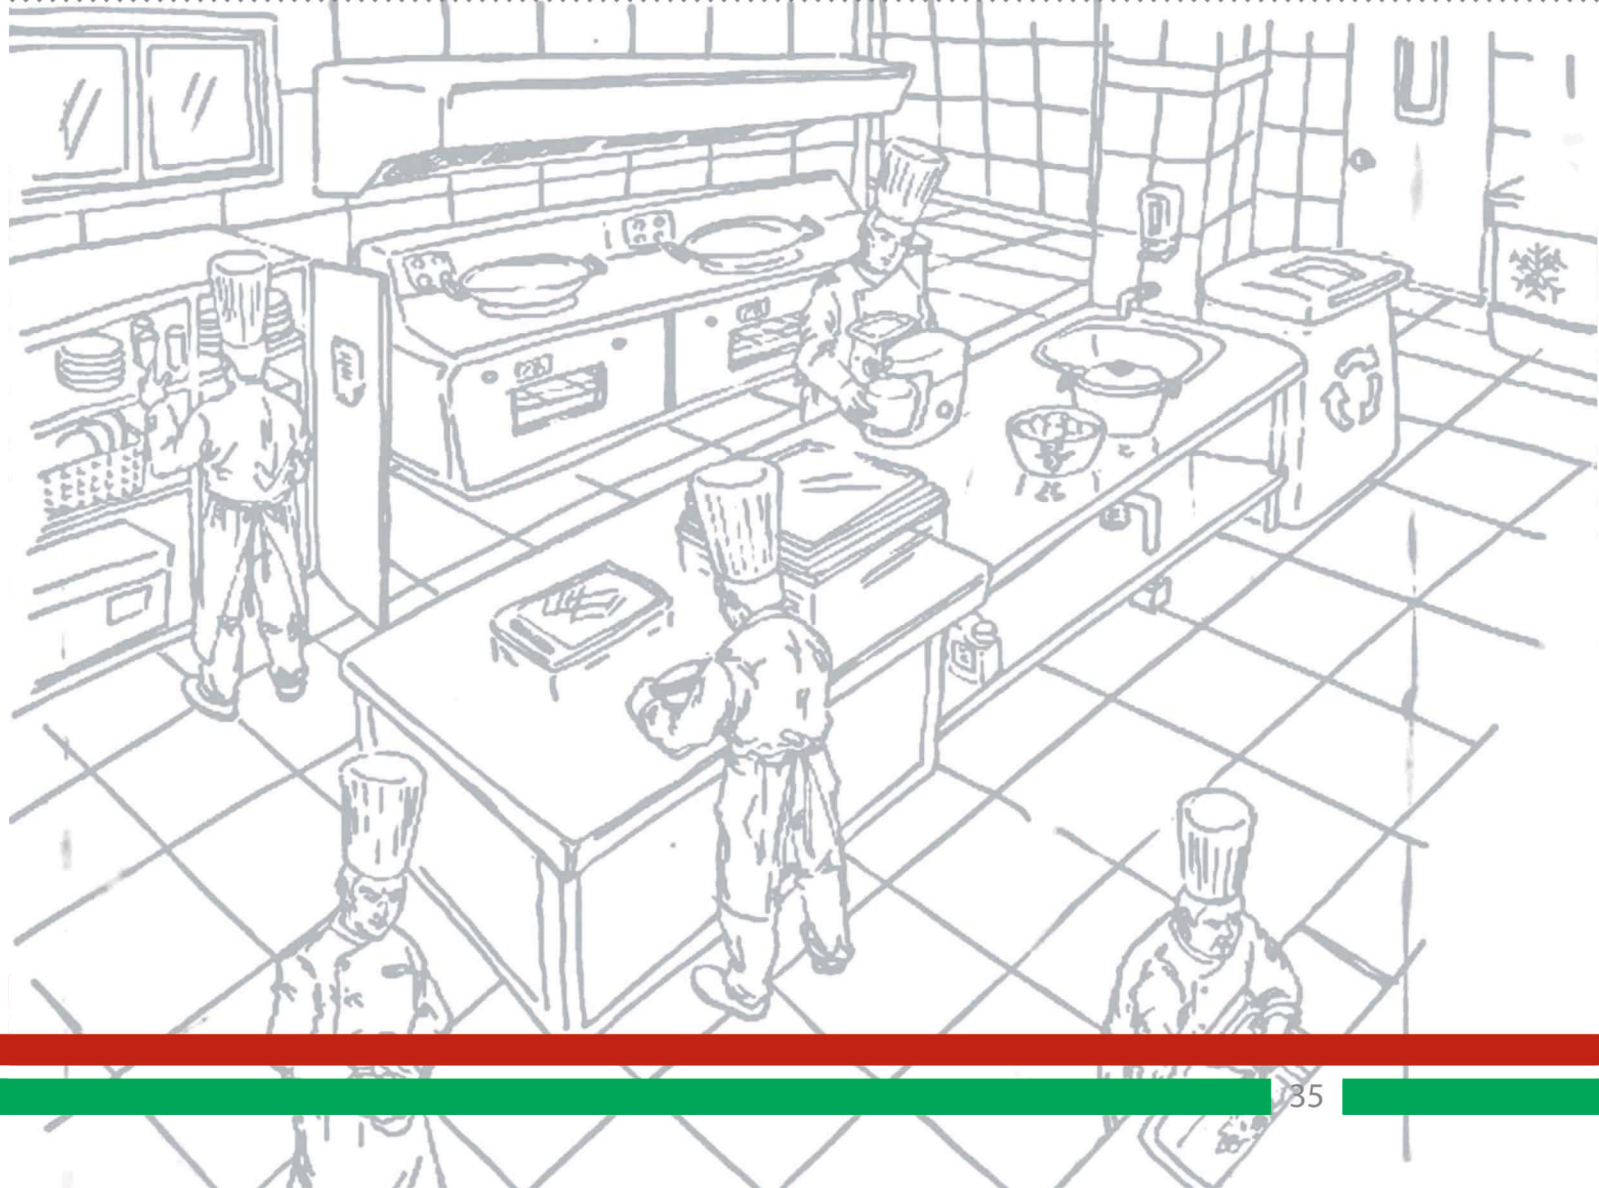

# BULAŞIKHANE EKİPMANLARI

DISHWASHING EQUIPMENTS

CE

**BULAŞIK YIKAMA  
(TEZGAHALTI)**

*DISH WASHER  
(UNDERCOUNTER)*

**BULAŞIK YIKAMA  
GİYOTİN TİP**

*DISH WASHER  
RACK PASS THROUGH TYPE*

**EVYELİ TEZGAH ALTI  
BULAŞIK YIKAMA**