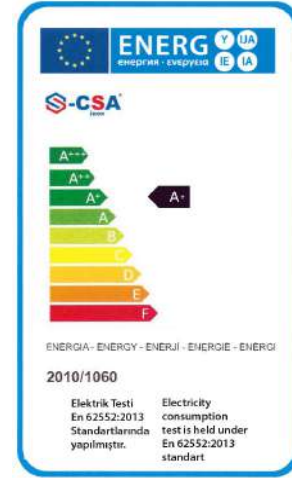

COUNTER TYPE REFRIGERATORS W/SINK

50 mm Insulation Thickness
Inside Body AISI 304 and 430 2 B Stainless Steel
Outside Body AISI 304 and 430 SB Stainless Steel
Inside Depth 50 (GN 1/2 Capacity)
35/40 kg /m Ecology Friendly HCFC
Free Polyurethane Insulation
Control Panel (Lae ve Dixell)
Hot Gas Automatic Defrost
Stainless Steel Legs Adjustable For Height
Automatic Lighting Inside When Door is Open
Special Door Hinge System
Removable And Easy Cleaning Magnetic Gaskets
Cooling Gas CFS Free : R 134 A / R 404 A 290 / E600
Ambiebt Temperature + 43
Ambiebt Humidity %65

 Çekmece - Drawer Fiyat - Price 325 €	 Kilit - Lock Fiyat - Price 30 €	 600 Kompresör Compressor Fiyat - Price 95 €	 R290 R600 290 and 600 Gas Difference 135 €	
 Çekmece - Drawer Fiyat - Price 433 €	 Tekerlek Wheels Fiyat - Price 60 €	 S Raf Shelf Fiyat - Price 30 €	 LM Sol Motor Fiyat Farkı Left Motor Price Fiyat - Price 40 €