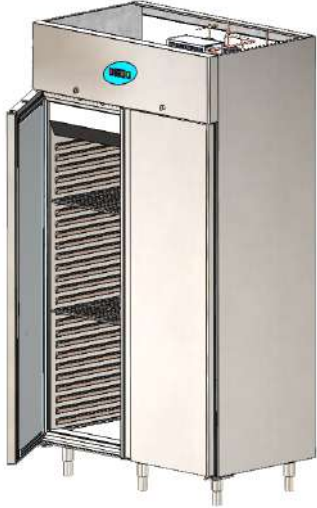

CS.DBL.1400.M		430	
	140x81x207	150x85x220	
220V/50Hz kw0,56	1400		
-10/-22	R (134)(404)(290)(E600)		
231	dB 47		
A+ ✓	A+		
€ 3540			

CS.DBL.700.M		430	
	70x81x207	80x85x220	
220V/50Hz kw0,57	700		
-10/-22	R (134)(404)(290)(E600)		
145	dB 47		
A+ ✓	A+		
€ 2650			

CS.DBLK.1400.M		304	
	140x81x207	150x85x220	
220V/50Hz kw0,56	1400		
-10/-22	R (134)(404)(290)(E600)		
231	dB 47		
A+ ✓	A+		
€ 3975			

CS.DBLK.700.M		304	
	70x81x207	80x85x220	
220V/50Hz kw0,57	700		
-10/-22	R (134)(404)(290)(E600)		
145	dB 47		
A+ ✓	A+		
€ 2820			

	R290 R600	290 and 600 Gas Difference	135 €	
	60Hz	60 Hz Difference 60 Hz Fiyat Farkı	95 €	
	W	Tekerlek Tool Price	60 €	
	S	Raf Shelf	30 €	

UPRIGHT MONOBLOCK REFRIGERATORS

60 mm Insulation Thickness
Inside Body AISI 304 and 430 2 B Stainless Steel
Outside Body AISI 304 and 430 SB Stainless Steel
Inside Depth 65 (GN 2/1 Capacity)
35/40 kg /m Ecology Friendly HCFC
Free Polyurethane Insulation
Control Panel (Lae ve Dixell)
Automatic Water Evaporation System (190w)
Hot Gas Automatic Defrost
Stainless Steel Legs Adjustable For Height
Automatic Lighting Inside When Door is Open
Special Door Hinge System
Removable And Easy Cleaning Magnetic Gaskets
Cooling Gas CFC Free: R 134 A / R 404 A 290 / E600
Ambient Temperature + 43
Ambient Humidity %65