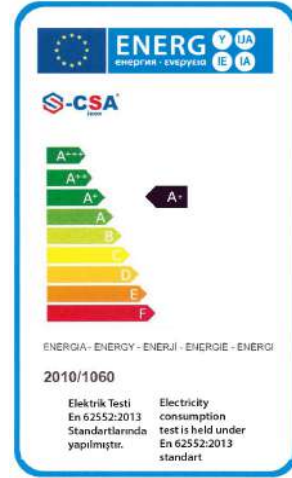

TR KOMBİNE BUZDOLABI

TR KOMBİNE BUZDOLABI

UK COMBINED REFRIGERATOR

UK COMBINED REFRIGERATOR

CS.DBNL.2100 KMB.1N2L 430			
	210x81x207		220x85x220
	220V/50Hz kw0,20		2100
	0/+8 & -10/-22		R (134)(404)(290)(E600)
	205		47 dB
	✓		A+
	€ 5785		

CS.DBNL.2100 KMB.C.1N2L 430			
	210x81x207		220x85x220
	220V/50Hz kw 0,13		2100
	0/+8 & -10/-22		R (134)(404)(290)(E600)
	130		47 dB
	✓		A+
	€ 6960		

CS.DBNLK.2100 KMB.1N2L 304			
	210x81x207		220x85x220
	220V/50Hz kw0,20		2100
	0/+8 & -10/-22		R (134)(404)(290)(E600)
	205		47 dB
	✓		A+
	€ 6170		

CS.DBNLK.2100 KMB.C.1N2L 304			
	210x81x207		220x85x220
	220V/50Hz kw0,13		2100
	0/+8 & -10/-22		R (134)(404)(290)(E600)
	130		47 dB
	✓		A+
	€ 8070		

	R290 R600	290 and 600 Gas Difference	135 €	
	60Hz	60 Hz Difference 60 Hz Fiyat Farkı	95 €	
	W	Tekerlek Tool Price	60 €	
	S	Raf Shelf	30 €	

UPRIGHT REFRIGERATORS

60 mm Insulation Thickness
Inside Body AISI 304 and 430 2 B Stainless Steel
Outside Body AISI 304 and 430 SB Stainless Steel
Inside Depth 65 (GN 2/1 Capacity)
35/40 kg/m Ecology Friendly HCFC
Free Polyurethane Insulation
Control Panel (Lae ve Dixell)
Automatic Water Evaporation System (190w)
Hot Gas Automatic Defrost
Stainless Steel Legs Adjustable For Height
Automatic Lighting Inside When Door is Open
Special Door Hinge System
Removable And Easy Cleaning Magnetic Gaskets
Cooling Gas CFC Free : R 134 A / R 404 A 290 / E600
Ambient Temperature + 43
Ambient Humidity %65