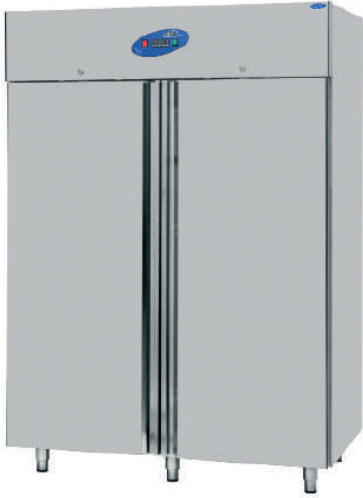

CS.DBN.1400.ST		430
		140x81x207	150x75x220
		220V/50Hz kw0,13	1400
		-2/+8	R (134)(404)(290)(E600)
		210	dB 47
		✓	A+
	€	2820	

	CS.DBN.700.ST		430
		70x81x207	80x75x220
		220V/50Hz kw0,13	700
		-2/+8	R (134)(404)(290)(E600)
		150	dB 47
		✓	A+
	€	2095	

	CS.DBNK.1400.ST		304
		140x81x207	150x75x220
		220V/50Hz kw0,57	1400
		-2/+8	R (134)(404)(290)(E600)
		210	dB 47
		✓	A+
	€	3170	

	CS.DBNK.700.ST		304
		70x81x207	80x75x220
		220V/50Hz kw0,57	700
		-2/+8	R (134)(404)(290)(E600)
		150	dB 47
		✓	A+
	€	2370	

	R290 R600	290 and 600 Gas Difference	135 €	
	60Hz	60 Hz Difference 60 Hz Fiyat Farkı	95 €	
	W	Tekerlek Tool Price	60 €	
	S	Raf Shelf	30 €	

UPRIGHT REFRIGERATORS

60 mm Insulation Thickness
Inside Body AISI 304 and 430 2 B Stainless Steel
Outside Body AISI 304 and 430 SB Stainless Steel
Inside Depth 65 40x60 Tepsi Capacity
35/40 kg /m Ecology Friendly HCFC
Free Polyurethane Insulation
Control Panel (Lae ve Dixell)
Automatic Water Evaporation System (190w)
Hot Gas Automatic Defrost
Stainless Steel Legs Adjustable For Height
Automatic Lighting Inside When Door is Open
Special Door Hinge System
Removable And Easy Cleaning Magnetic Gaskets
Cooling Gas CFC Free : R 134 A / R 404 A 290 / E600
Ambient Temperature + 43
Ambient Humidity %65