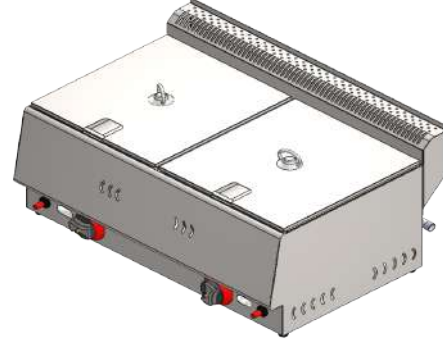

GAZLI TEKLİ EKONOMİK FRİTÖZ

GAZLI ÇİFTLİ EKONOMİK FRİTÖZ

GAS SINGLE ECONOMIC FRYER

GAS DOUBLE ECONOMIC FRYER

KOD CODE	KRCS.EFGL.5
	270x430x350
	5 lt
	2422-GAR-7115/11
	3.13 KW 30 mbar
	EFGL.5 (LPG)
	7 kg
	280x530x405 € 150

KOD CODE	KRCS.EFGL.55
	540x430x350
	5+5 lt
	2422-GAR-7115/11
	6.27 KW 30 mbar
	EFGL.55 (LPG)
	10 kg
	550x585x405 € 250

KOD CODE	KRCS.EFGL.8
	350x430x350
	8 lt
	2422-GAR-7115/11
	3.13 KW 30 mbar
	EFGL.8 (LPG)
	8 kg
	360x600x405 € 175

KOD CODE	KRCS.EFGL.88
	700x430x350
	8+8 lt
	2422-GAR-7115/11
	6.27 KW 30 mbar
	EFGL.88 (LPG)
	14,5 kg
	710x575x405 € 288

- Lpg ve Ng ile çalışabilme özelliği.
- Magnet emniyet ventilli musluklar.
- Paslanmaz çelik sepetler.
- Tahliye musluğu ile emniyetli yağ boşaltma.
- Limit termostat.
- Kolay temizlenebilir ve hijyeniktir.
- Paslanmaz çelik gövde.

- Lpg or Natural Gas.
- Magnet safety valves.
- Stainless steel baskets.
- Front oil drainage valve.
- Safety thermostat for overheating protection.
- Easy to clean and hygienic.
- Stainless steel body

- Lpg ve Ng ile çalışabilme özelliği.
- Magnet emniyet ventilli musluklar.
- Paslanmaz çelik sepetler.
- Tahliye musluğu ile emniyetli yağ boşaltma.
- Limit termostat.
- Kolay temizlenebilir ve hijyeniktir.
- Paslanmaz çelik gövde.

- Lpg or Natural Gas.
- Magnet safety valves.
- Stainless steel baskets.
- Front oil drainage valve.
- Safety thermostat for overheating protection.
- Easy to clean and hygienic.
- Stainless steel body