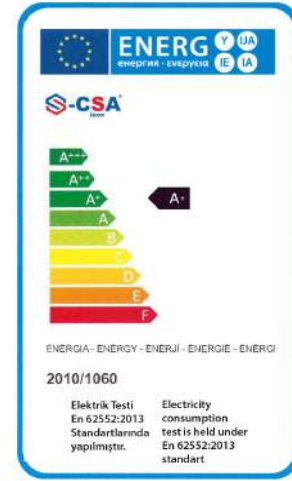

CS.TEK.2.700.C.150cm		304
	150x70x85	160x80x100
	220V/50Hz kw0,65	281
	-2/+8	R (134)(404)(290)(E600)
	145	dB 47
	✓	A+
€	2385	

CS.TEK.2.700.C.160cm		304
	160x70x85	170x80x100
	220V/50Hz kw0,23	474
	-2/+8	R (134)(404)(290)(E600)
	170	dB 47
	✓	A+
€	2435	

WORKTOP REFRIGERATORS

50 mm Insulation Thickness
Inside Body AISI 304 and 430 2 B Stainless Steel
Outside Body AISI 304 and 430 SB Stainless Steel
Inside Depth 50 (GN 1/2Capacity)
35/40 kg /m Ecology Friendly HCFC
Free Polyurethane Insulation
Control Panel (Lae ve Dixell)
Hot Gas Automatic Defrost
Stainless Steel Legs Adjustable For Height
Automatic Lighting Inside When Door is Open
Special Door Hinge System
Removable And Easy Cleaning Magnetic Gaskets
Cooling Gas CFC Free : R 134 A / R 404 A 290 / E600
Ambient Temperature + 43
Ambient Humidity %65

D Çekmece - Drawer Fiyat - Price 325 €	L Kilit - Lock Fiyat - Price 30 €	60 Kompresör Compressor Fiyat - Price 95 €	Gr Granit Üst Tabla Granite Work TopM 2 Kapı 585 € 3 Kapı 765 € 4 Kapı 995 €	Mp Mermer Üst Tabla Arble Work Top Fiyat - Price 2 Kapı 290 € 3 Kapı 380 € 4 Kapı 495 €	ww Üst Tablasız Without Work Top Fiyat - Price 304 430 2 Kapı 115 - 55 € 3 Kapı 140 - 75 € 4 Kapı 175 - 90 €	
dD Çekmece - Drawer Fiyat - Price 433 €	w Tekerlek Wheels Fiyat - Price 60 €	s Raf Shelf Fiyat - Price 30 €	PL Polietilen üst tabla Polyethylene work top Fiyat - Price 2 Kapı 380 € 3 Kapı 510 4 Kapı 675	LM Sol Motor Fiyat Farkı Left Motor Price Fiyat - Price 40 €	R290 R600 290 and 600 Gas Difference 135 €