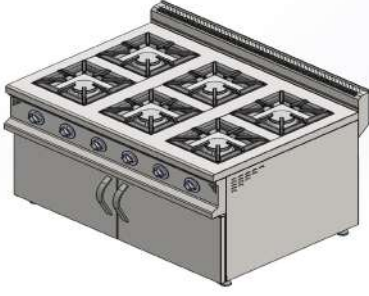

GAZLI OCAK

GAZLI OCAK

GAS COOKER

GAS COOKER

	KOD CODE	KRCS.DOG.1290		
		1200x900x850		
		6 ADET		
		2422-GAR-7115/31		
		42.99 KW 20 mbar		
		DOG.1290 (NG)		
		160 kg		
		1210x980x1080		€ 2850

	KOD CODE	KRCS.DOGL.1290		
		1200x900x850		
		6 ADET		
		2422-GAR-7115/31		
		23.23 KW 30 mbar		
		DOGL.1290 (LPG)		
		160 kg		
		1210x980x1080		€ 2850

- Lpg ve Ng ile çalışabilme özelliği.
- Magnet emniyet ventilli musluklar.
- Özel emaye kaplı güçlü ızgara.
- Kademeli şalter.
- Çift yanışlı brülör.
- Her brülör için piezzo çakmak ile kontrol.
- Kolay temizlenebilir ve hijyeniktir.
- Paslanmaz çelik gövde.

- Lpg or Natural Gas.
- Magnet safety valves.
- Solid enamelled cast iron.
- Positioned switch.
- Double ring burner.
- Piezo electric ignition system for each module.
- Easy to clean and hygienic.
- Stainless steel body

- Lpg ve Ng ile çalışabilme özelliği.
- Magnet emniyet ventilli musluklar.
- Özel emaye kaplı güçlü ızgara.
- Kademeli şalter.
- Çift yanışlı brülör.
- Her brülör için piezzo çakmak ile kontrol.
- Kolay temizlenebilir ve hijyeniktir.
- Paslanmaz çelik gövde.

- Lpg or Natural Gas.
- Magnet safety valves.
- Solid enamelled cast iron.
- Positioned switch.
- Double ring burner.
- Piezo electric ignition system for each module.
- Easy to clean and hygienic.
- Stainless steel body