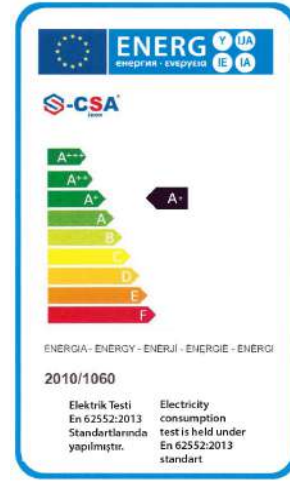

CS.CİK.2.600		304	
		141x60x60		150x60x60
		220V/50Hz kw0,16		115
		-2/+8		R (134)(404)(290)(E600)
		80		dB 47
		A ✓		A+
		€ 1870		

	CS.CİK.2D.600		304	
		141x60x60		150x60x60
		220V/50Hz kw0,65		115
		-10/-22		R (134)(404)(290)(E600)
		80		dB 47
		A ✓		A+
		€ 2375		

	CS.CİK.3.600		304	
		188x60x60		193x60x60
		220V/50Hz kw0,23		180
		-2/+8		R (134)(404)(290)(E600)
		120		dB 47
		A ✓		A+
		€ 2170		

UNDERCOUNTER TYPE REFRIGERATOR

50 mm Insulation Thickness
Inside Body AISI 304 and 430 2 B Stainless Steel
Outside Body AISI 304 and 430 SB Stainless Steel
Inside Depth 50 (GN 1/2 Capacity)
35/40 kg /m Ecology Friendly HCFC
Free Polyurethane Insulation
Control Panel (Lae ve Dixell)
Hot Gas Automatic Defrost
Stainless Steel Legs Adjustable For Height
Automatic Lighting Inside When Door is Open
Special Door Hinge System
Removable And Easy Cleaning Magnetic Gaskets
Cooling Gas CFS Free : R 134 A / R 404 A 290 / E600
Ambient Temperature + 43
Ambient Humidity %65

 Çekmece - Drawer Fiyat - Price 325 €	 Kilit - Lock Fiyat - Price 30 €	 60g Kompresör Compressor Fiyat - Price 95 €	 Gr Granit Üst Tabla Granite Work TopM 2 Kapı 585 € 3 Kapı 765 € 4 Kapı 995 €	 Mp Mermer Üst Tabla Arble Work Top Fiyat - Price 2 Kapı 290 € 3 Kapı 380 € 4 Kapı 495 €	 ww Üst Tablasız Without Work Top Fiyat - Price 304 430 2 Kapı 115 - 55 € 3 Kapı 140 - 75 € 4 Kapı 175 - 90 €	
 Çekmece - Drawer Fiyat - Price 285 €	 W Tekerlek Wheels Fiyat - Price 60 €	 S Raf Shelf Fiyat - Price 30 €	 PL Polietilen üst tabla Polyethylene work top Fiyat - Price 2 Kapı 380 € 3 Kapı 510 € 4 Kapı 675 €	 LM Sol Motor Fiyat Farkı Left Motor Price Fiyat - Price 40 €	 R290 R600 290 and 600 Gas Difference 135 €