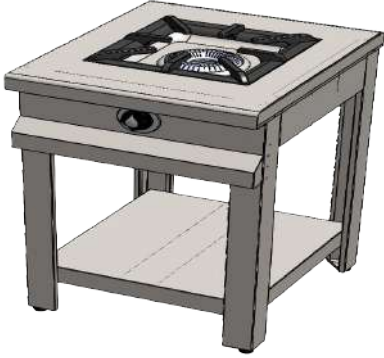

KOD CODE	KRCS.TROG.560.CE
		500x600x850
		1 ADET
		2422-GAR-7115/31
		8.66 KW 20 mbar
		TROG.560.CE (NG)
		24 kg
		520x620x1080 € 295

	KOD CODE	KRCS.TROG.990.CE
		900x900x850
		4 ADET
		2422-GAR-7115/31
		34.67 KW 20 mbar
		TROG.990.CE (NG)
		60 kg
		920x920x1080 € 688

	KOD CODE	KRCS.TROGL.560.CE
		500x600x850
		1 ADET
		2422-GAR-7115/31
		3.87 KW 30 mbar
		TROGL.560.CE (LPG)
		24 kg
		520x620x1080 € 295

	KOD CODE	KRCS.TROGL.990.CE
		900x900x850
		4 ADET
		2422-GAR-7115/31
		15.49 KW 30 mbar
		TROGL.990.CE (LPG)
		60 kg
		920x920x1080 € 688

- Lpg ve Ng ile çalışabilme özelliği.
- Magnet emniyet ventilli musluklar.
- Özel emaye kaplı güçlü ızgara.
- Kademeli şalter.
- Çift yanışlı brülör.
- Her brülör için piezzo çakmak ile kontrol.
- Kolay temizlenebilir ve hijyeniktir.
- Paslanmaz çelik gövde.

- Lpg or Natural Gas.
- Magnet safety valves.
- Solid enamelled cast iron.
- Positioned switch.
- Double ring burner.
- Piezo electric ignition system for each module.
- Easy to clean and hygienic.
- Stainless steel body.

- Lpg ve Ng ile çalışabilme özelliği.
- Magnet emniyet ventilli musluklar.
- Özel emaye kaplı güçlü ızgara.
- Kademeli şalter.
- Çift yanışlı brülör.
- Her brülör için piezzo çakmak ile kontrol.
- Kolay temizlenebilir ve hijyeniktir.
- Paslanmaz çelik gövde.

- Lpg or Natural Gas.
- Magnet safety valves.
- Solid enamelled cast iron.
- Positioned switch.
- Double ring burner.
- Piezo electric ignition system for each module.
- Easy to clean and hygienic.
- Stainless steel body.