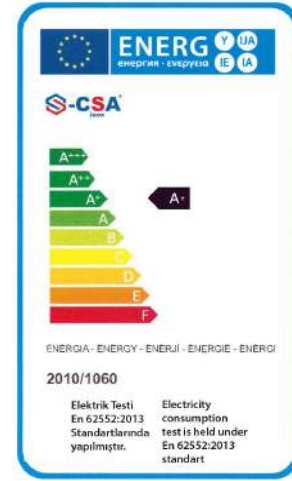

CS.TEZ.3.600.C		430
		188x60x85	197x70x100
		220V/50Hz kw0,23	400
		-2/+8	R (134)(404)(290)(E600)
		165	dB 47
		✓	A+
	€	2325	

	CS.TEZ.4.600.C		430
		235x60x85	243x70x100
		220V/50Hz kw0,35	550
		-2/+8	R (134)(404)(290)(E600)
		195	dB 47
		✓	A+
	€	2945	

WORKTOP REFRIGERATORS

50 mm Insulation Thickness
Inside Body AISI 304 and 430 2 B Stainless Steel
Outside Body AISI 304 and 430 SB Stainless Steel
Inside Depth 50 (GN 1/2Capacity)
35/40 kg /m Ecology Friendly HCFC
Free Polyurethane Insulation
Control Panel (Lae ve Dixell)
Hot Gas Automatic Defrost
Stainless Steel Legs Adjustable For Height
Automatic Lighting Inside When Door is Open
Special Door Hinge System
Removable And Easy Cleaning Magnetic Gaskets
Cooling Gas CFC Free : R 134 A / R 404 A 290 / E600
Ambient Temperature + 43
Ambient Humidity %65

Çekmece - Drawer Fiyat - Price 325 €	Kilit - Lock Fiyat - Price 30 €	60338 Kompresör Compressor Fiyat - Price 95 €	Gr Granit Üst Tabla Granite Work TopM 2 Kapı 585 € 3 Kapı 765 € 4 Kapı 995 €	Mp Mermer Üst Tabla Arble Work Top Fiyat - Price 2 Kapı 290 € 3 Kapı 380 € 4 Kapı 495 €	ww Üst Tablasız Without Work Top Fiyat - Price 304 430 2 Kapı 115 - 55 € 3 Kapı 140 - 75 € 4 Kapı 175 - 90 €	
Çekmece - Drawer Fiyat - Price 433 €	W Tekerlek Wheels Fiyat - Price 60 €	S Raf Shelf Fiyat - Price 30 €	PL Polyetilen üst tabla Polyethylene work top Fiyat - Price 2 Kapı 380 € 3 Kapı 510 € 4 Kapı 675 €	LM Sol Motor Fiyat Farkı Left Motor Price Fiyat - Price 40 €	R290 R600 290 and 600 Gas Difference 135 €