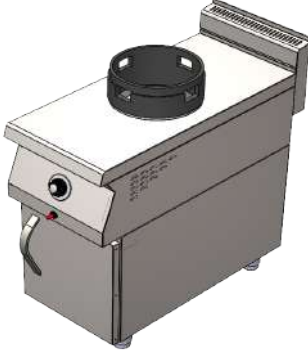

WOK OCAĞI

WOK COOKER