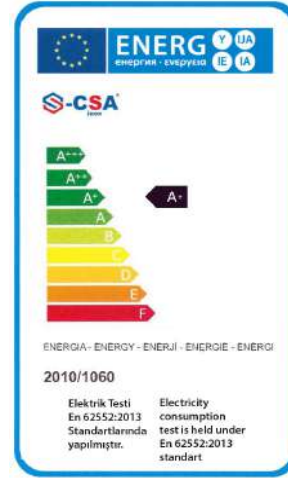

UNDERCOUNTER TYPE REFRIGERATOR

50 mm Insulation Thickness
Inside Body AISI 304 and 430 2 B Stainless Steel
Outside Body AISI 304 and 430 SB Stainless Steel
Inside Depth 50 (GN 1/2 Capacity)
35/40 kg /m Ecology Friendly HCFC
Free Polyurethane Insulation
Control Panel (Lae ve Dixell)
Hot Gas Automatic Defrost
Stainless Steel Legs Adjustable For Height
Automatic Lighting Inside When Door is Ope

CS.CİH.3.600.200CM		430	
		200x60x60	
		210x70x75	
		220V/50Hz kw0,23	210
		-2/+8	R (134)(404)(290)(E600)
		130	dB 47
		✓	A+
		2035	

CS.CİH.3D.600.200CM		430	
		200x60x60	
		210x70x75	
		220V/50Hz kw0,23	210
		-10/-22	R (134)(404)(290)(E600)
		130	dB 47
		✓	A+
		2410	

CS.CİK.3.600.200CM		304	
		200x60x60	
		210x70x75	
		220V/50Hz kw0,23	210
		-2/+8	R (134)(404)(290)(E600)
		130	dB 47
		✓	A+
		2245	

CS.CİK.3D.600.200CM		304	
		200x60x60	
		210x70x75	
		220V/50Hz kw0,23	210
		-10/-22	R (134)(404)(290)(E600)
		130	dB 47
		✓	A+
		2570	

Çekmece - Drawer Fiyat - Price 325 €	Kilit - Lock Fiyat - Price 30 €	60g Kompresör Compressor Fiyat - Price 95 €	Gr Granit Üst Tabla Granite Work TopM 2 Kapı 585 € 3 Kapı 765 € 4 Kapı 995 €	Mr Mermer Üst Tabla Arble Work Top Fiyat - Price 2 Kapı 290 € 3 Kapı 380 € 4 Kapı 495 €	ww Üst Tablasız Without Work Top Fiyat - Price 304 430 2 Kapı 115 - 55 € 3 Kapı 140 - 75 € 4 Kapı 175 - 90 €	
Çekmece - Drawer Fiyat - Price 285 €	Tekerlek Wheels Fiyat - Price 60 €	S Raf Shelf Fiyat - Price 30 €	PL Polietilen üst tabla Polyethylene work top Fiyat - Price 2 Kapı 380 € 3 Kapı 510 € 4 Kapı 675 €	LM Sol Motor Fiyat Farkı Left Motor Price Fiyat - Price 40 €	R290 R600 290 and 600 Gas Difference 135 €