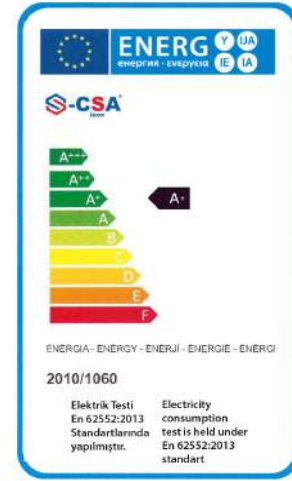

CS.TEK.4D.700.240cm		304	
	240x70x85		250x80x100
	220V/50Hz kw0,35		632
	-10/-22		R (134)(404)(290)(E600)
	200		dB 47
	✓		A+
	€ 3695		

CS.TEK.4.700.C.240cm		304	
	240x70x85		250x80x100
	220V/50Hz kw0,35		632
	-2/+8		R (134)(404)(290)(E600)
	200		dB 47
	✓		A+
	€ 3535		

WORKTOP REFRIGERATORS

50 mm Insulation Thickness
Inside Body AISI 304 and 430 2 B Stainless Steel
Outside Body AISI 304 and 430 SB Stainless Steel
Inside Depth 50 (GN 1/2Capacity)
35/40 kg /m Ecology Friendly HCFC
Free Polyurethane Insulation
Control Panel (Lae ve Dixell)
Hot Gas Automatic Defrost
Stainless Steel Legs Adjustable For Height
Automatic Lighting Inside When Door is Open
Special Door Hinge System
Removable And Easy Cleaning Magnetic Gaskets
Cooling Gas CFC Free : R 134 A / R 404 A 290 / E600
Ambient Temperature + 43
Ambient Humidity %65

Çekmece - Drawer Fiyat - Price 325 €	Kilit - Lock Fiyat - Price 30 €	Kompresör Compressor Fiyat - Price 95 €	Granit Üst Tabla Granite Work TopM 2 Kapı 585 € 3 Kapı 765 € 4 Kapı 995 €	Mermer Üst Tabla Arble Work Top Fiyat - Price 2 Kapı 290 € 3 Kapı 380 € 4 Kapı 495 €	Üst Tablasız Without Work Top Fiyat - Price 304 430 2 Kapı 115 - 55 € 3 Kapı 140 - 75 € 4 Kapı 175 - 90 €	
Çekmece - Drawer Fiyat - Price 433 €	Tekerlek Wheels Fiyat - Price 60 €	Raf Shelf Fiyat - Price 30 €	Polyetilen üst tabla Polyethylene work top Fiyat - Price 2 Kapı 380 € 3 Kapı 510 € 4 Kapı 675 €	Sol Motor Fiyat Farkı Left Motor Price Fiyat - Price 40 €	290 and 600 Gas Difference 135 €