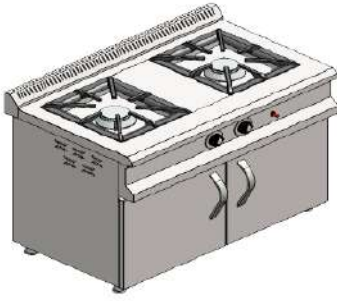

KOD CODE	KRCS.SDKZ.1060.CE
		1000x600x850
		2 YANIŞLI
		2422-GAR-7115/17
		17.33 KW 20 mbar
		SDKZ.1060.CE (NG)
		60 kg
		1020x620x1080 € 613

	KOD CODE	KRCS.SDKZ.1460.CE
		1400x600x850
		3 YANIŞLI
		2422-GAR-7115/17
		26 KW 20 mbar
		SDKZ.1460.CE (NG)
		75 kg
		1420x620x1080 € 788

	KOD CODE	KRCS.SDKZL.1060.CE
		1000x600x850
		2 YANIŞLI
		2422-GAR-7115/17
		7.74 KW 30 mbar
		SDKZL.1060.CE (LPG)
		60 kg
		1020x620x1080 € 613

	KOD CODE	KRCS.SDKZL.1460.CE
		1400x600x850
		3 YANIŞLI
		2422-GAR-7115/17
		11.6 KW 30 mbar
		SDKZL.1460.CE (LPG)
		75 kg
		1420x620x1080 € 788

- Lpg ve Ng ile çalışabilme özelliği.
- Magnet emniyet ventilli musluklar.
- Özel emaye kaplı güçlü ızgara.
- Kademeli şalter.
- Çift yanışlı brulör.
- Her brulör için piezzo çakmak ile kontrol.
- Kolay temizlenebilir ve hijyeniktir.
- Paslanmaz çelik gövde.

- Lpg or Natural Gas.
- Magnet safety valves.
- Solid enamelled cast iron.
- Positioned switch.
- Double ring burner.
- Piezo electric ignition system for each module.
- Easy to clean and hygienic.
- Stainless steel body.

- Lpg ve Ng ile çalışabilme özelliği.
- Magnet emniyet ventilli musluklar.
- Özel emaye kaplı güçlü ızgara.
- Kademeli şalter.
- Çift yanışlı brulör.
- Her brulör için piezzo çakmak ile kontrol.
- Kolay temizlenebilir ve hijyeniktir.
- Paslanmaz çelik gövde.

- Lpg or Natural Gas.
- Magnet safety valves.
- Solid enamelled cast iron.
- Positioned switch.
- Double ring burner.
- Piezo electric ignition system for each module.
- Easy to clean and hygienic.
- Stainless steel body.