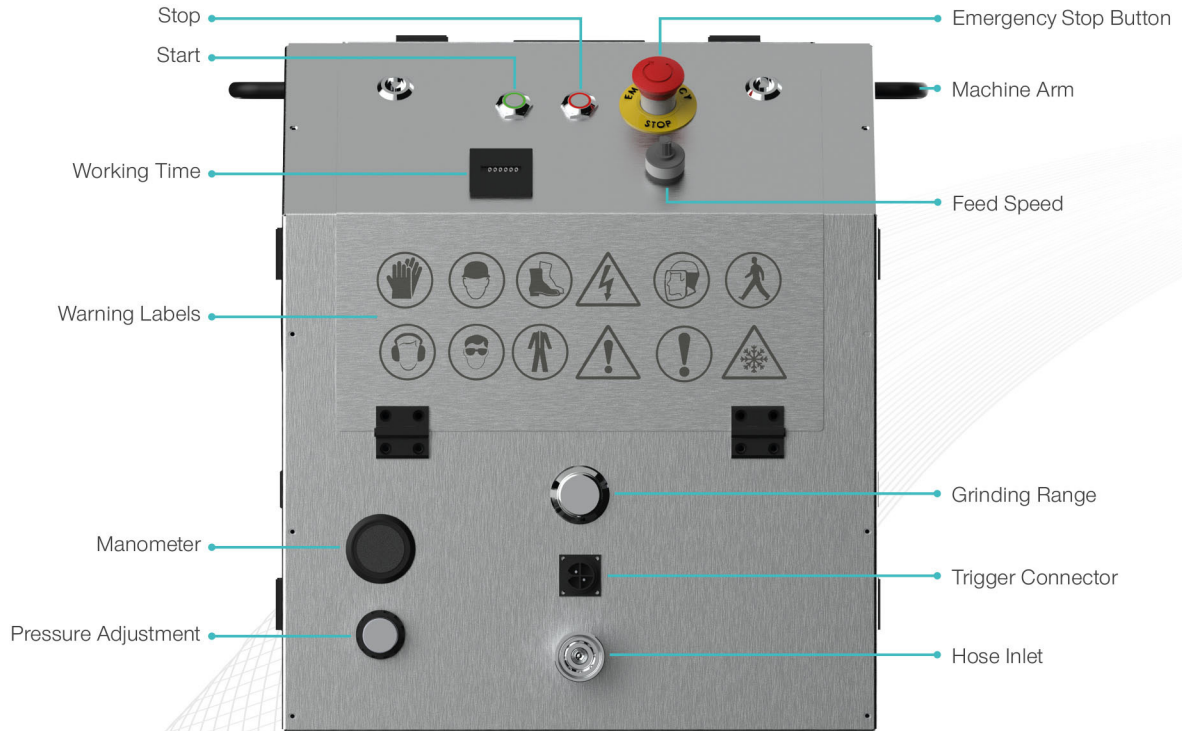

Catalog

DRY ICE
Cleaning Machine

Mini Mira Jet

Mini Mira Jet

The Mini Mira Jet 39 Dry Ice Cleaning Machine combines engineering and design innovations with a lightweight and compact design for easy transportation. Considering their size, they are the highest performance dry ice sprayers among existing products.

Optimized design provides a smooth and impact-free spray flow. It has an easy-to-use control panel. It has 5 nozzle types for comfortable use in different areas and surfaces. Ergonomic illuminated or non-illuminated gun options. We have a wide range of nozzle options for hard-to-reach surfaces.

- European Standards (CE)
- Suitable for Food and Health Industry
- Stainless Steel Body
- Compact Design
- Ergonomic Design
- High Hopper Capacity
- Adjustable Pellet Dosage
- Wide Nozzle Options
- Special Pistol Hose
- Special Pistol with/without Light
- Working Capacity up to 10 bar
- Easy Open Locking Hinge System
- Eva Coating Against Frost
- Control Panel
- Emergency Stop Button
- Special Hose Sleeve

AT- 39 Mini Mira Jet

Dry Ice Cleaning Machine

Dimension (WxHxD) 450 x 530 x 468 mm

Weight 47 kg

Dry Ice Capacity 12 kg

Dry Ice Consumption 0 - 1 kg/min

Air Consumption 0.5 - 3 m³/min

Pressure 3 - 10 bar