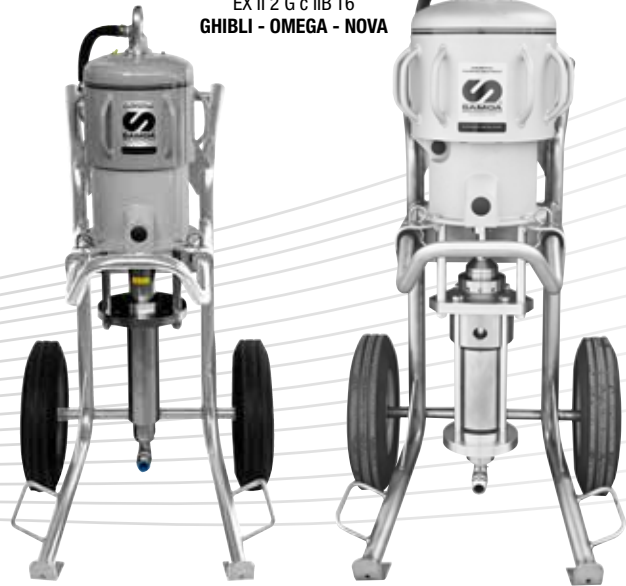

# AIRLESS & HIGH VOLUME WASH PUMPS

**AISI 303**  
Stainless Steel

ATEX Certified  
EX II 2 G Ex h IIB T6 Gb  
**SIRIO**

ATEX Certified  
EX II 2 G c IIB T6  
**GHIBLI - OMEGA - NOVA**

**GHIBLI WASH PUMP**  
4 1/4" effective air motor  
diameter. 10:1 pressure ratio