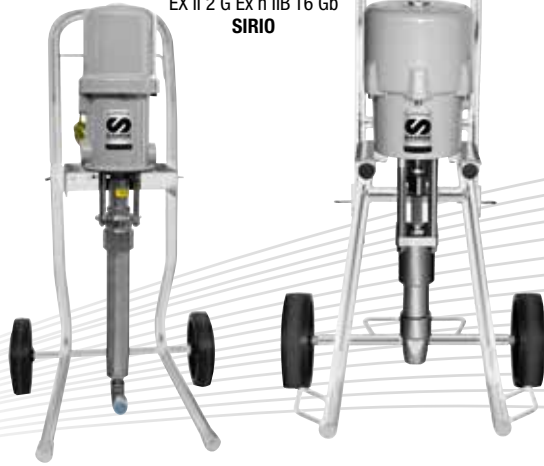

# AIRLESS & HIGH VOLUME WASH PUMPS

**AISI 303**  
Stainless Steel

ATEX Certified  
EX II 2 G Ex h IIB T6 Gb  
**SIRIO**

ATEX Certified  
EX II 2 G c IIB T6  
**GHIBLI - OMEGA - NOVA**

**GHIBLI WASH PUMP**  
4 1/4" effective air motor  
diameter. 10:1 pressure ratio