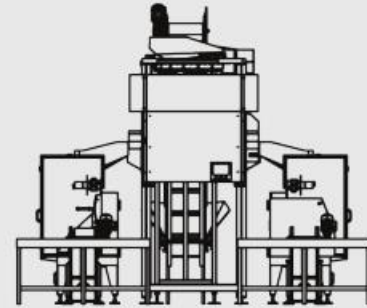

Filpack Paketleme ve Dolum Tesisleri Sanayi ve Ticaret A.Ş.

Gaziosmanpaşa OSB Mahallesi,
Namık Kemal Bulvarı, No: 4/A
Çerkezköy, Tekirdağ, Turkey

Office : +90 212 452 0868
Factory : +90 282 726 1660
WhatsApp : +1 857 222 9124

E: info@filpak.com.tr

www.Filpak.com.tr
www.Filpackgroup.com