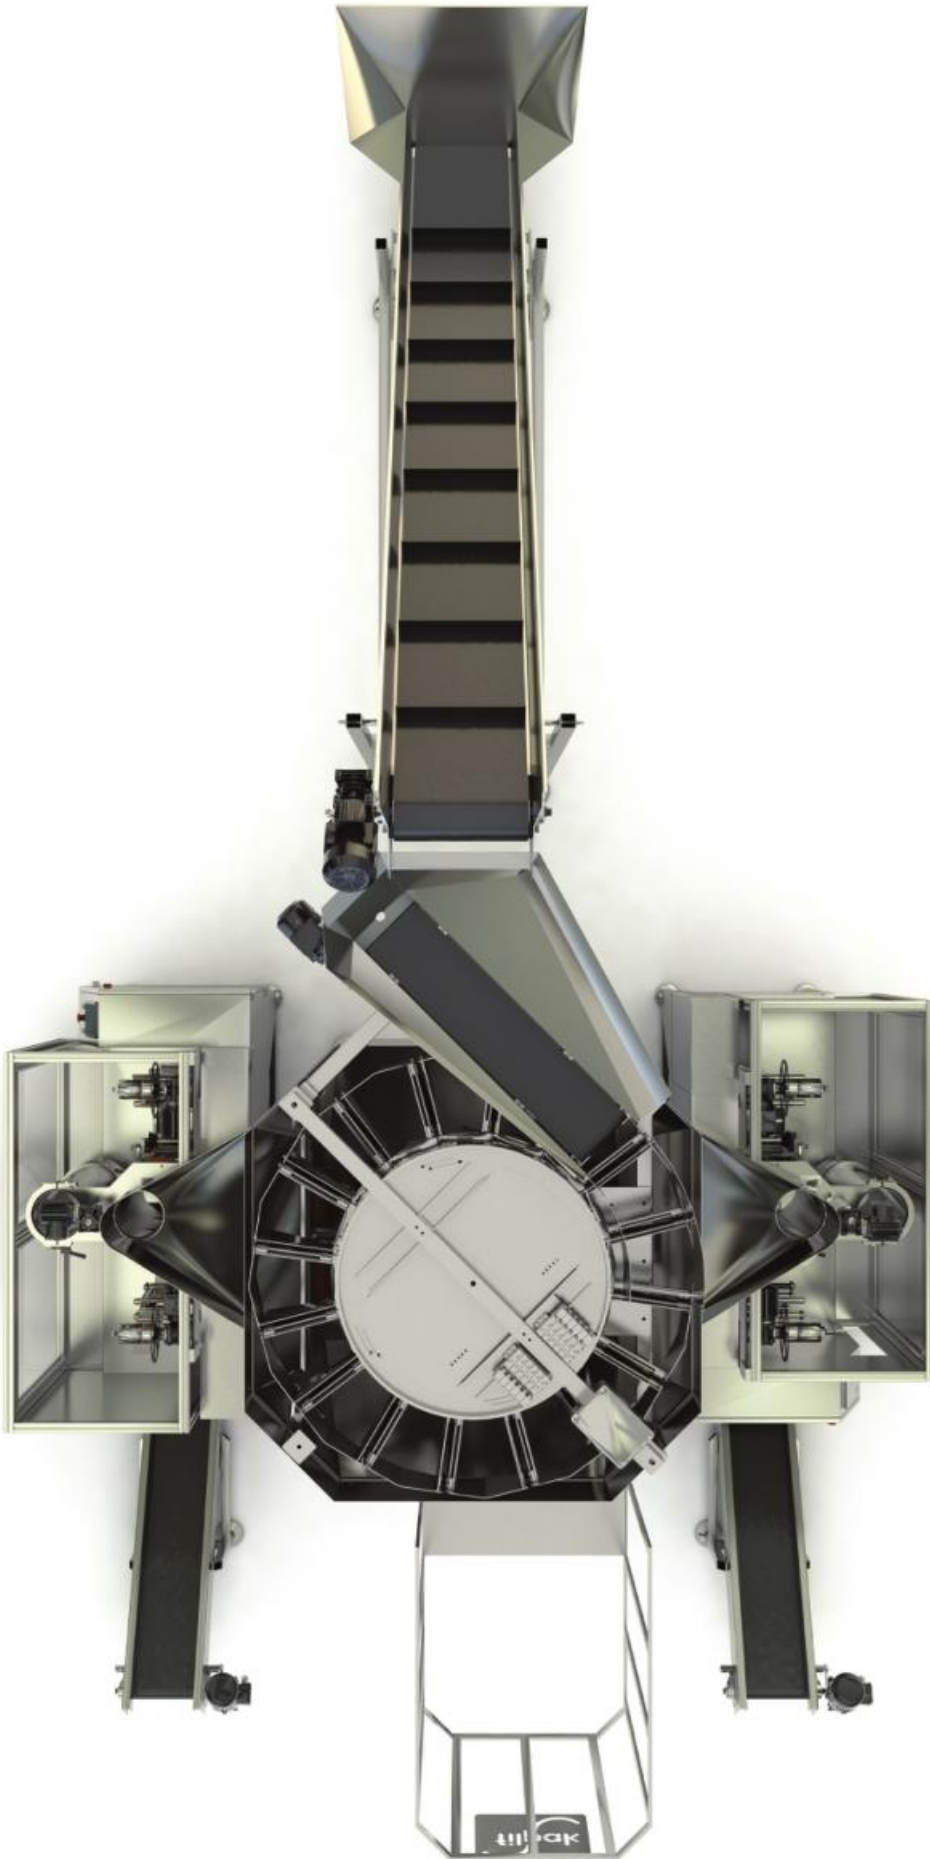

AUTOMATIC WEIGHING & PACKING MACHINE

AUTOMATIC WEIGHING & PACKING MACHINE

- The Filpack FPS-145 packing machine is designed for the packaging of fresh fruits and vegetables into the Knitted Tubular Nets or Extruded Nets. (Finished bag samples are shown below)
- Filpack FPS-145 packing machine uses 2 thermal sealed side films during the packing and FPS-145 is capable to use the following widths: 75 - 90 - 120 or 140 mm
- There are punched holes on the upper side of the bag, and this is done for easy handling/carrying.
- The thickness of the film that our packing machine uses is ranging from 55 microns up to 100 microns depending on the customer wish.
- The closing of the bag is done by thermo welding.
- You can easily customize the product with a printed logo of the packer and also with the product definition.
- Two tubes hold the net allowing the automatic change of the tube, without any stop. With this way you can automatically switch to the other tube and will not lose time from production.

The machine carries electronic label printer for:

Application of adhesive label, with variable data for the bags.

Capable to weigh and pack: 0,5 to 10 kg

The output is 24-36 bags per minute depending on the produce and the volume/dimensions of the packaging.

Sample bags come out from our packing unit.

It contains 16 large rotating buckets with very sensitive weighing possibility.

The Filpack FTS-160 has a very robust and strong body made from all stainless steel material.

Filpack FPS-145 and FTS-160 both operates with a color LCD touchscreen that allows operators the easy monitoring and also the handling.

The Filpack FTS-160 and FPS-145 have a very low maintenance and comes with loaded spare parts on the side.