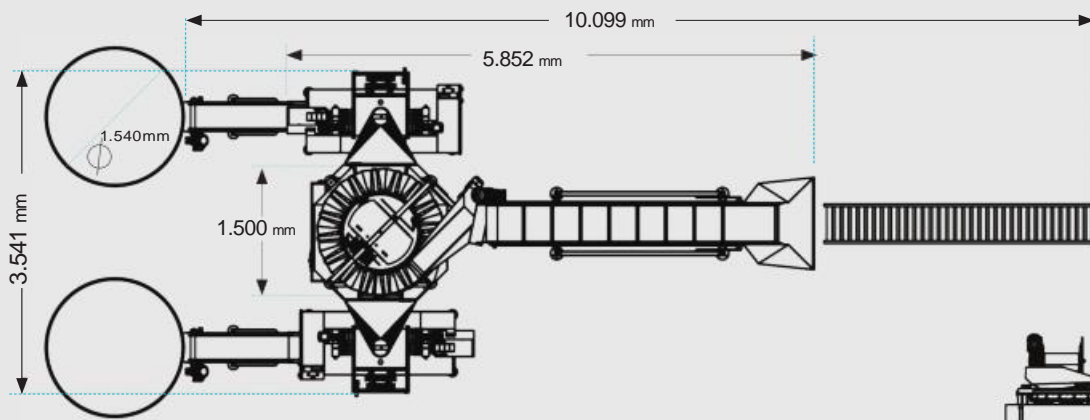

Filpack Paketleme ve Dolum Tesisleri Sanayi ve Ticaret A.Ş.

Gaziosmanpaşa OSB Mahallesi,
Namık Kemal Bulvarı, No: 4/A
Çerkezköy, Tekirdağ, Turkey

Office : +90 212 452 0868
Factory : +90 282 726 1660
WhatsApp : +1 857 222 9124

E: info@filpak.com.tr

www.Filpak.com.tr
www.Filpackgroup.com