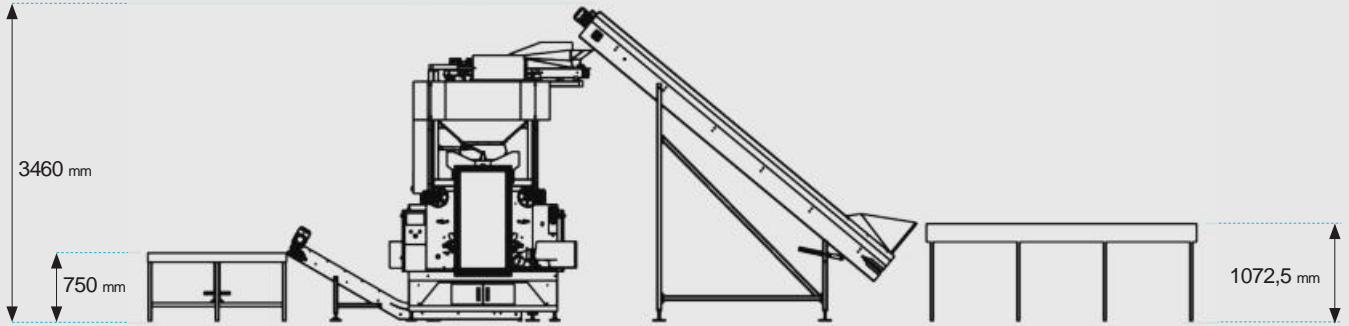

Filpack Paketleme ve Dolum Tesisleri Sanayi ve Ticaret A.Ş.

Gaziosmanpaşa OSB Mahallesi,
Namık Kemal Bulvarı, No: 4/A
Çerkezköy, Tekirdağ, Turkey

Office : +90 212 452 0868
Factory : +90 282 726 1660
WhatsApp : +1 857 222 9124

E: info@filpak.com.tr

www.Filpak.com.tr
www.Filpackgroup.com