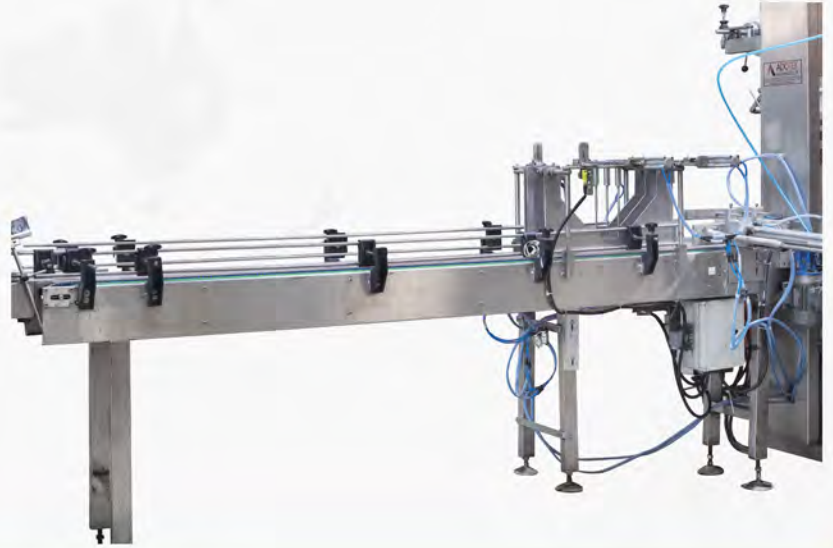

Dolum ve Paketlemede; ÇÖZÜM NOKTASI

ADOTEK
MÜHENDİSLİK

**ADK 314 TAM OTOMATİK SHRİNK
AMBALAJ MAKİNASI**

**ADK 314 FULL AUTOMATIC SHRİNK
PACKAGING MACHINE**

**ADK 315 OTOMATİK TAVAYA ŞİŞE DİZME
MAKİNASI**

**ADK 315 AUTOMATIC BOTTLE ALIGN
MACHINE**

**ADK 316 PASLANMAZ KROM ÇİFT
CİDARLI ISITMALI TANK MİKSER**

**ADK 316 STAINLESS CHROMIUM
DOUBLE WALL HEATED TANK MIXER**