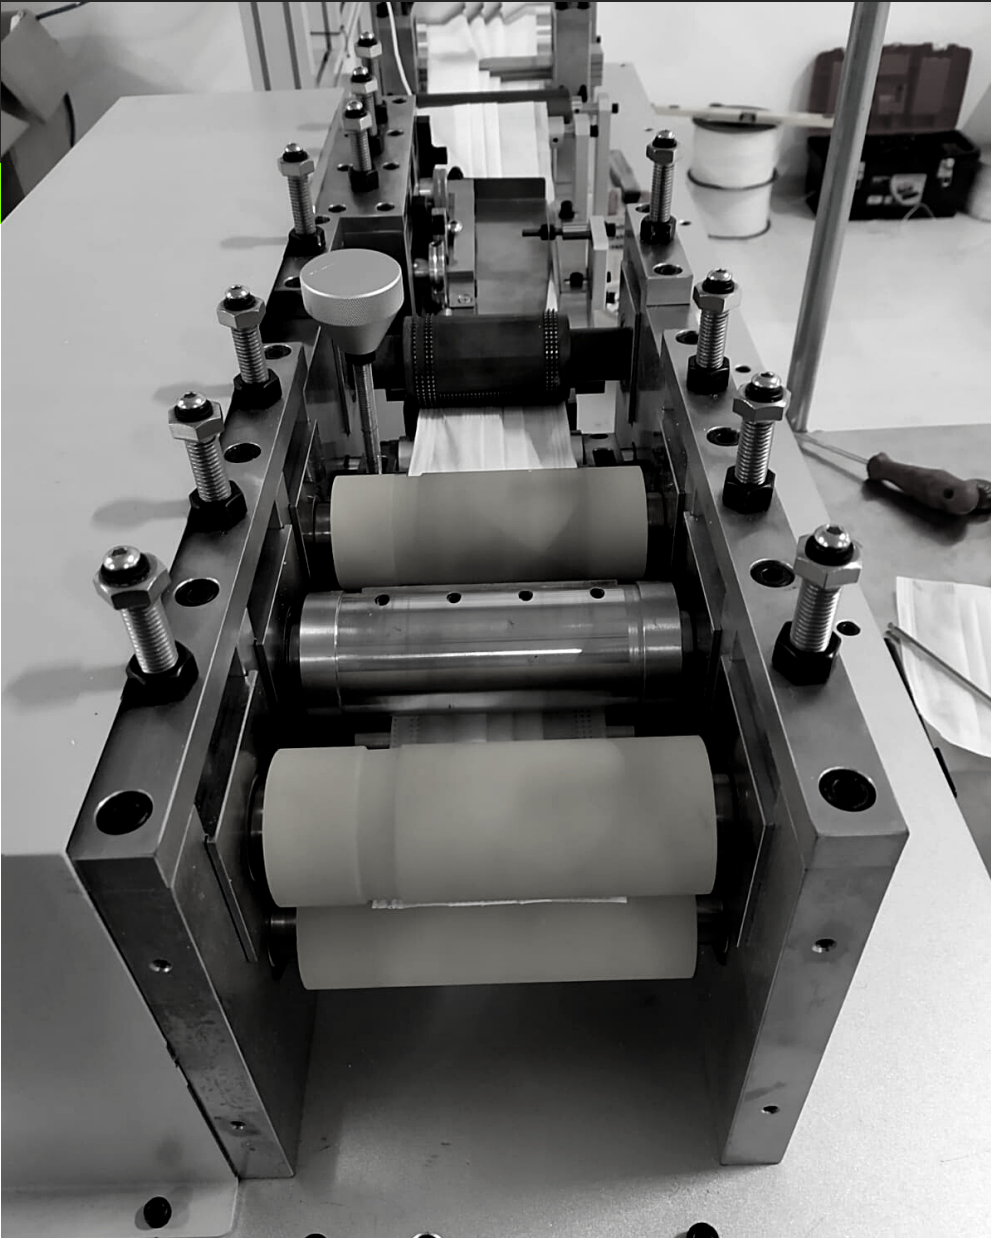

Group Companies

KURAY END. MAKİNA SAN. TİC. LTD. ŞTİ.
ROBOPARK TEKNOLOJİK ÜRETİM A.Ş.

Speedster
9600

SPEEDSTER 9600 FULL ULTRASONIC. BODY MACHINE.

IT DETERMINES THE QUALITY!

VERY
PROFFESIONAL.
TOUGH.