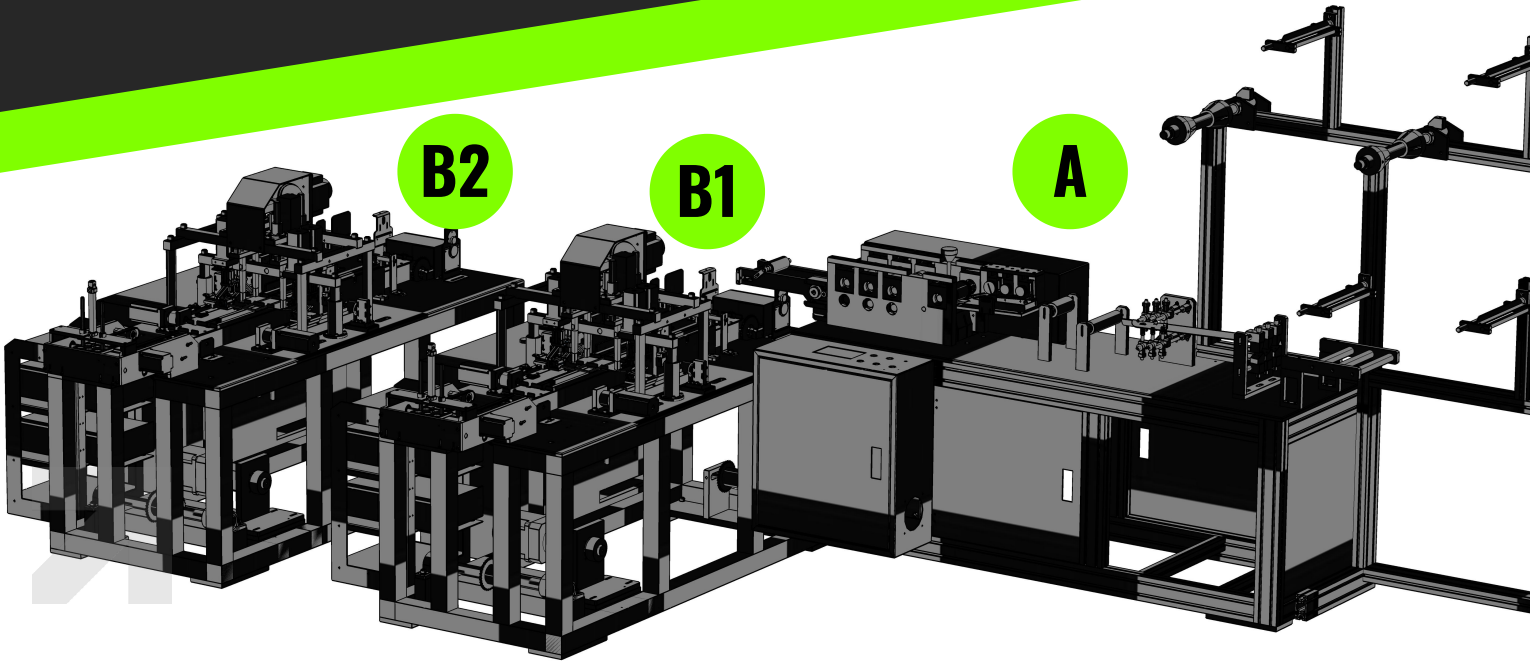

335

More then 335 working Machines Worldwide.

CE

High-Tech and Quality Standards (CE Certificate) Machines.

Group Companies

KURAY END. MAKİNA SAN. TİC. LTD. ŞTİ.
ROBOPARK TEKNOLOJİK ÜRETİM A.Ş.

Speedster
9600

SPEEDSTER 9600 FULL ULTRASONIC MASK MACHINES.

1+2 = QUALITY.

A

BODY MACHINE

Full Ultrasonic

Full Automatic Body Welding
Machine

B1

EARLOOP 1