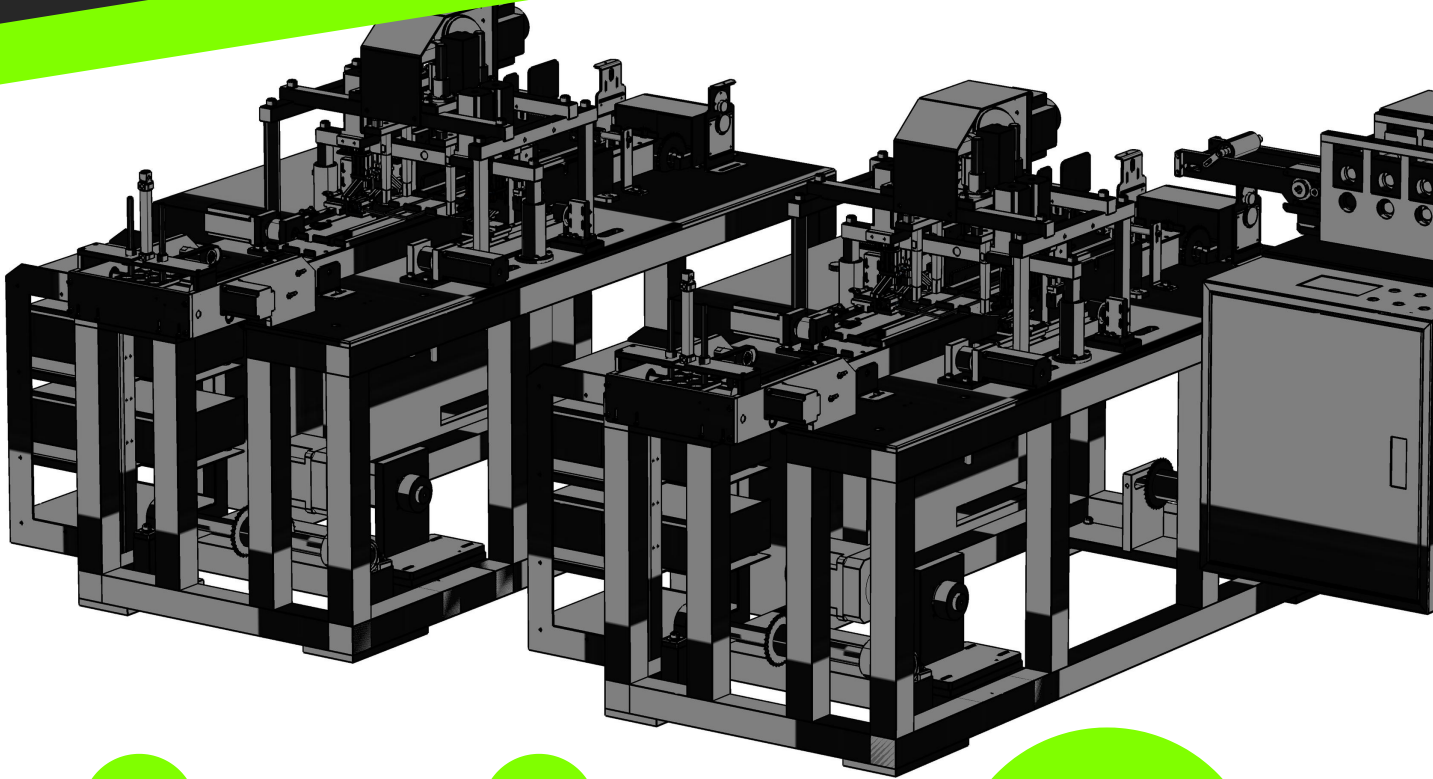

Group Companies

KURAY END. MAKİNA SAN. TİC. LTD. ŞTİ.
ROBOPARK TEKNOLOJİK ÜRETİM A.Ş.

Speedster
9600

SPEEDSTER 9600

FULL AUTOMATIC EARLOOP.

VERY FAST!

B2

80

PCS/MIN.

**FULL ULTRASONIC
TOTAL CAPACITY**

B1

80

PCS/MIN.

+

=

160

PCS/MIN.

**9.600 Pcs./1H
192.000 Pcs./20H
230.400 Pcs./24H**