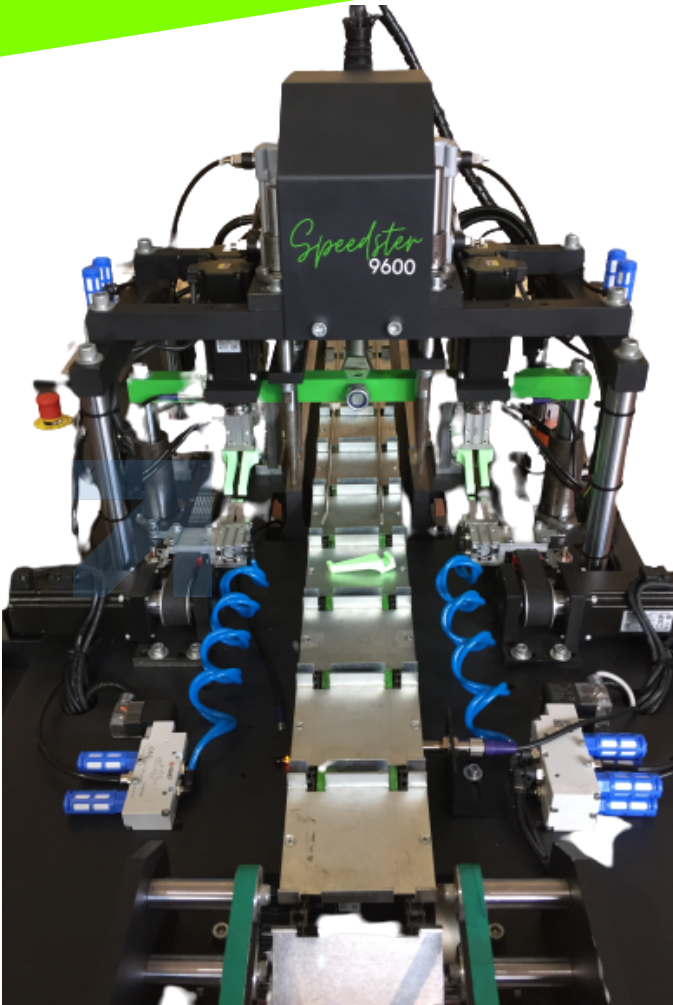

Group Companies

KURAY END. MAKİNA SAN. TİC. LTD. ŞTİ.
ROBOPARK TEKNOLOJİK ÜRETİM A.Ş.

Speedster
9600

SPEEDSTER 9600

STABLE WORKING GUARANTEE. FASTEST MACHINE.

THERES NO BETTER!

80

STABLE Working Speed
80 Pcs. Mask/Min.