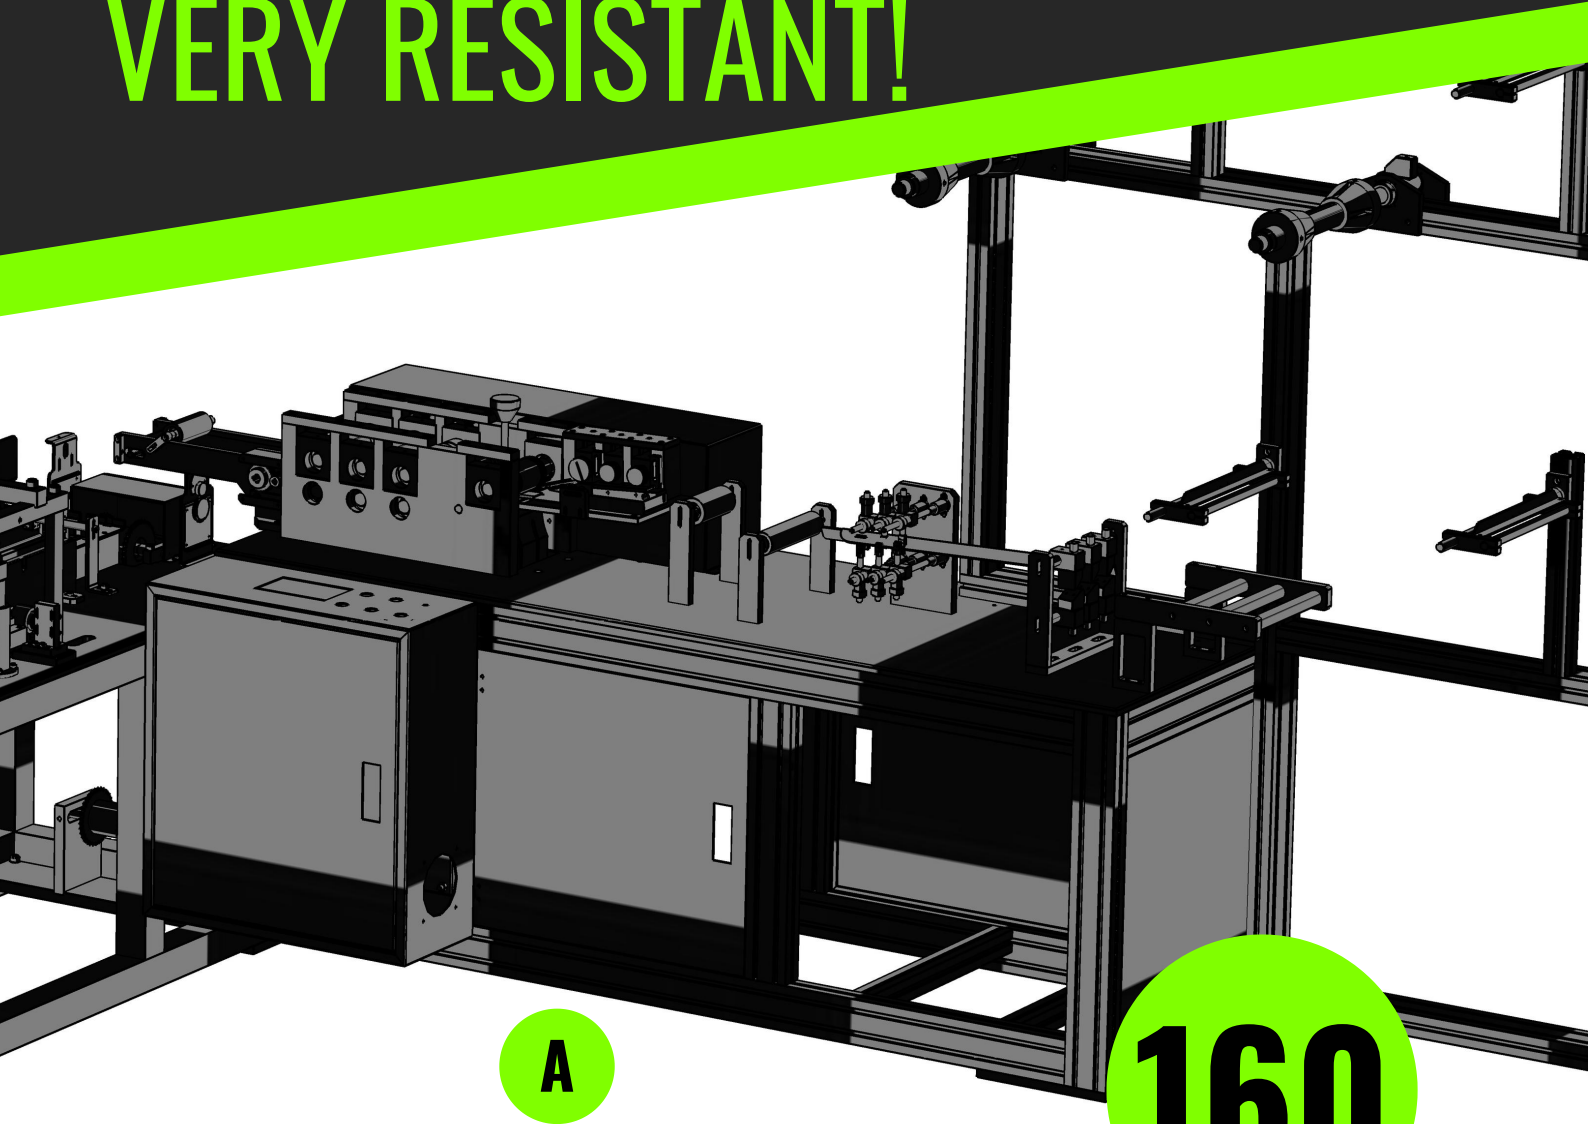

KURAY END. MAKİNA SAN. TİC. LTD. ŞTİ.
ROBOPARK TEKNOLOJİK ÜRETİM A.Ş.

Speedster
9600

SPEEDSTER 9600 FULL AUTOMATIC BODY. VERY RESISTANT!

A

160

**ADJUSTED TO FEED 2
EARLOOP WELDING
MACHINES.**

PCS/MIN.

**9.600 Pcs./1H
192.000 Pcs./20H
230.400 Pcs./24H**